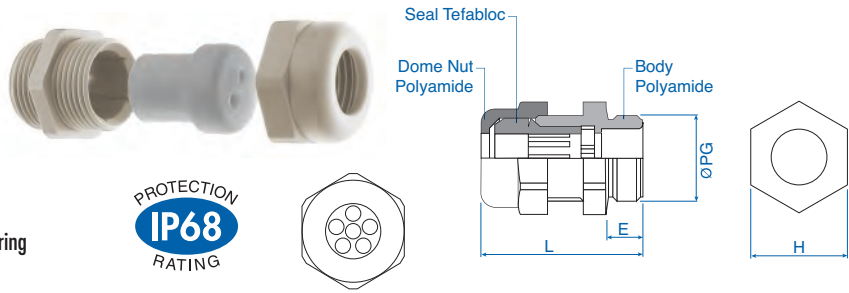

Cable Gland Industrial Multi-Conductor (PG) - Polyamide

Material:

- Body: Polyamide PA 6
25 % Glass-fiber Reinforced
- Seal: Tefabloc

Characteristics:

- PG thread
- Multi-holed seal inserts

Temperature Range

-30 to 120°C
(-22 to 248°F)

Technical properties:

- Gas tight and watertight
- Completely twist protected
- Combinable with various sealing inserts

Applications:

- Machines and devices
- Measuring and control engineering
- Plant installations